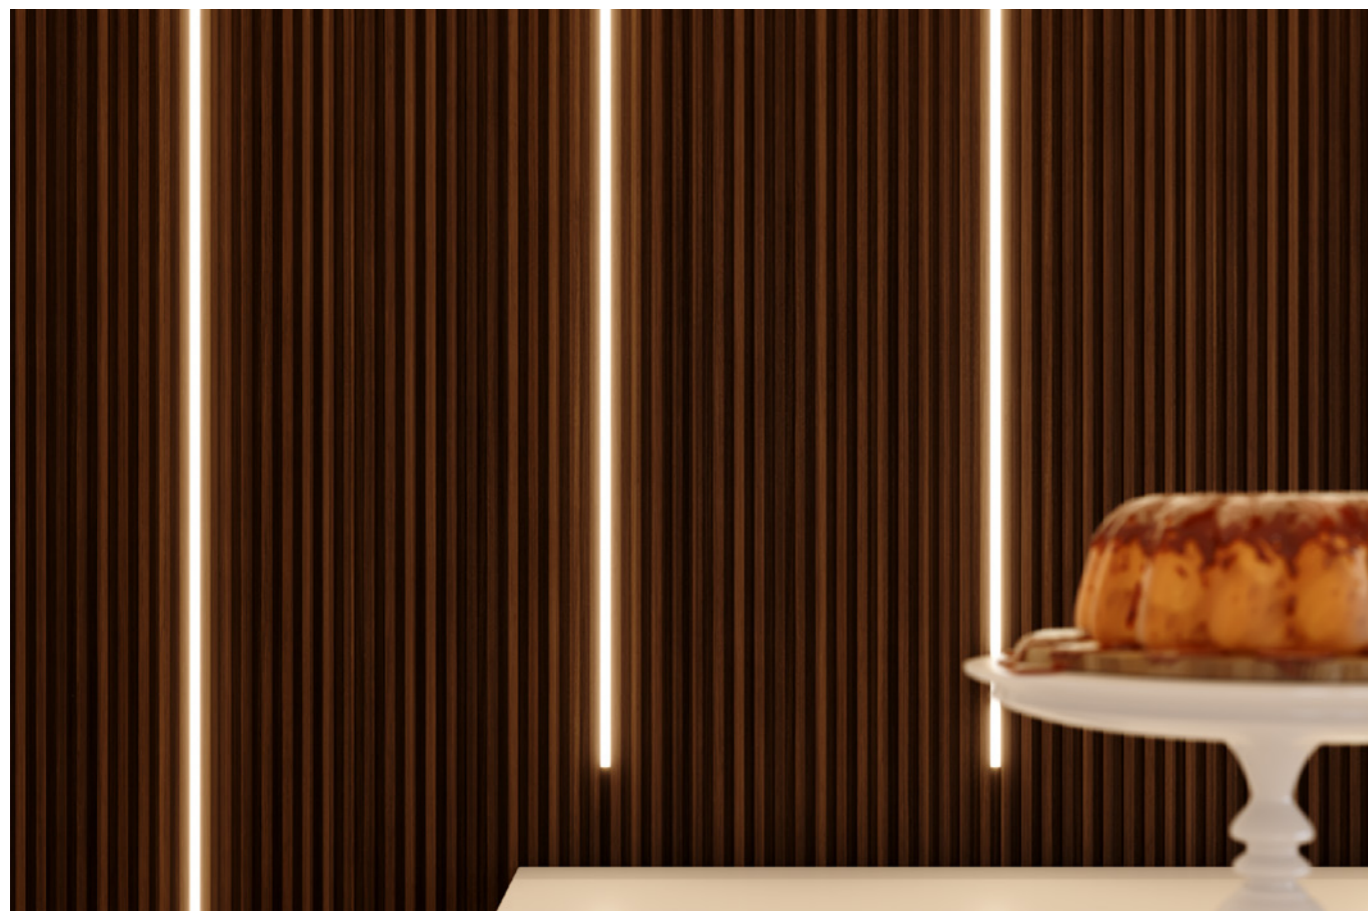

CONTROLLO REMOTO DELL'INTENSITÀ REMOTE INTENSITY CONTROL

Anche per l'illuminazione integrata di Moove, l'installazione di un Dimmer offre la possibilità di regolare l'intensità della luce con telecomando o da remoto tramite app, interruttore, assistenti vocali, domotica e impianti connessi.

By installing a dimmer, it is also possible to adjust light intensity via remote control or via app, switch, voice assistant, home automation or connected systems for Moove integrated lighting.